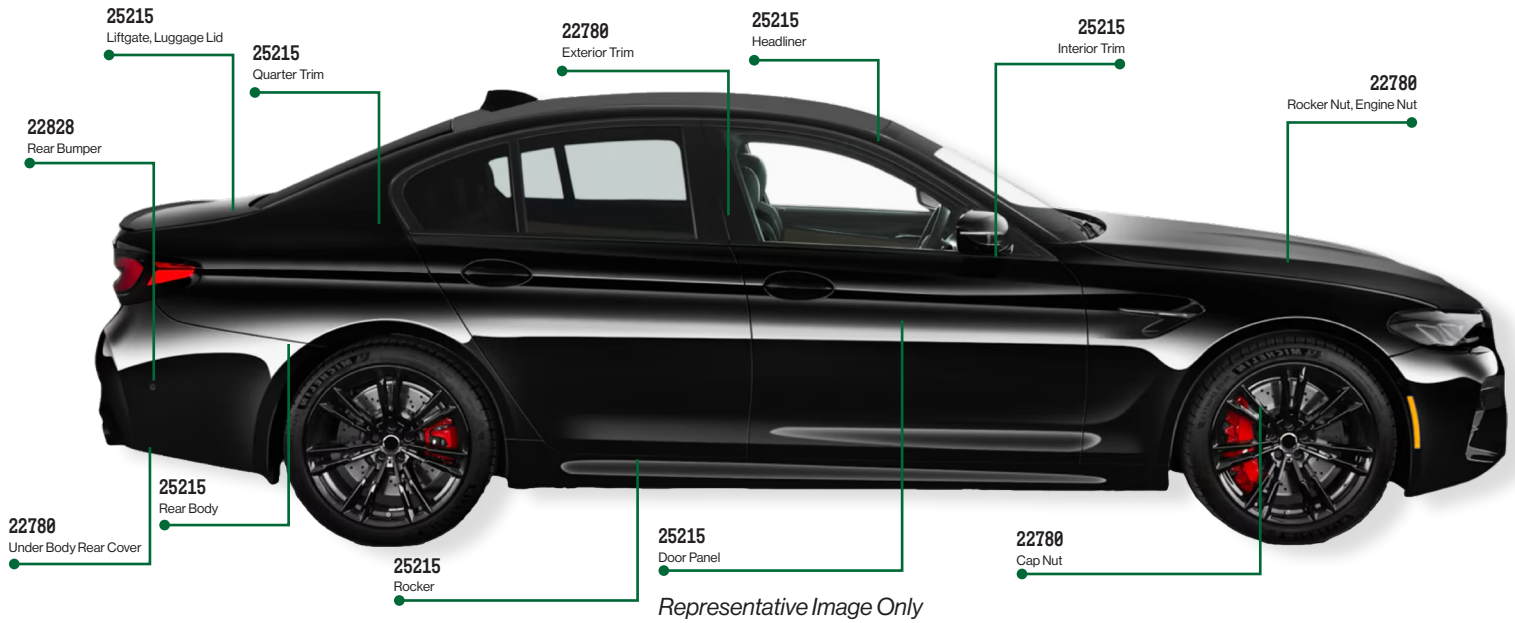

EUROPEAN MODELS

TOP CLIPS & FASTENERS

Photos actual size

Auveco Part No.	Make	O.E.M. Number	Product Description	Unit Pkg.	Catalog Page
22780	BMW	07-14-7-169-847 07-14-7-166-870 002-990-53-50	Fender Liner, Wheel Apron & Rocker Moulding Nut	25	689
22710	BMW	51-48-1-884-779	Radiator Cover, Sound Insulation & Trunk Trim Push-Type Retainer	25	549
25031	Mercedes	230-990-00-92-9051	Hinge Cover Push-Type Retainer	25	559
25215	Mercedes	000-991-86-98	Door Trim Panel Retainer w/ Sealer	25	493
22828	Volkswagen	WHT-005-263	Bumper Diffuser Push-Type Retainer	25	541

See page 9 for application data