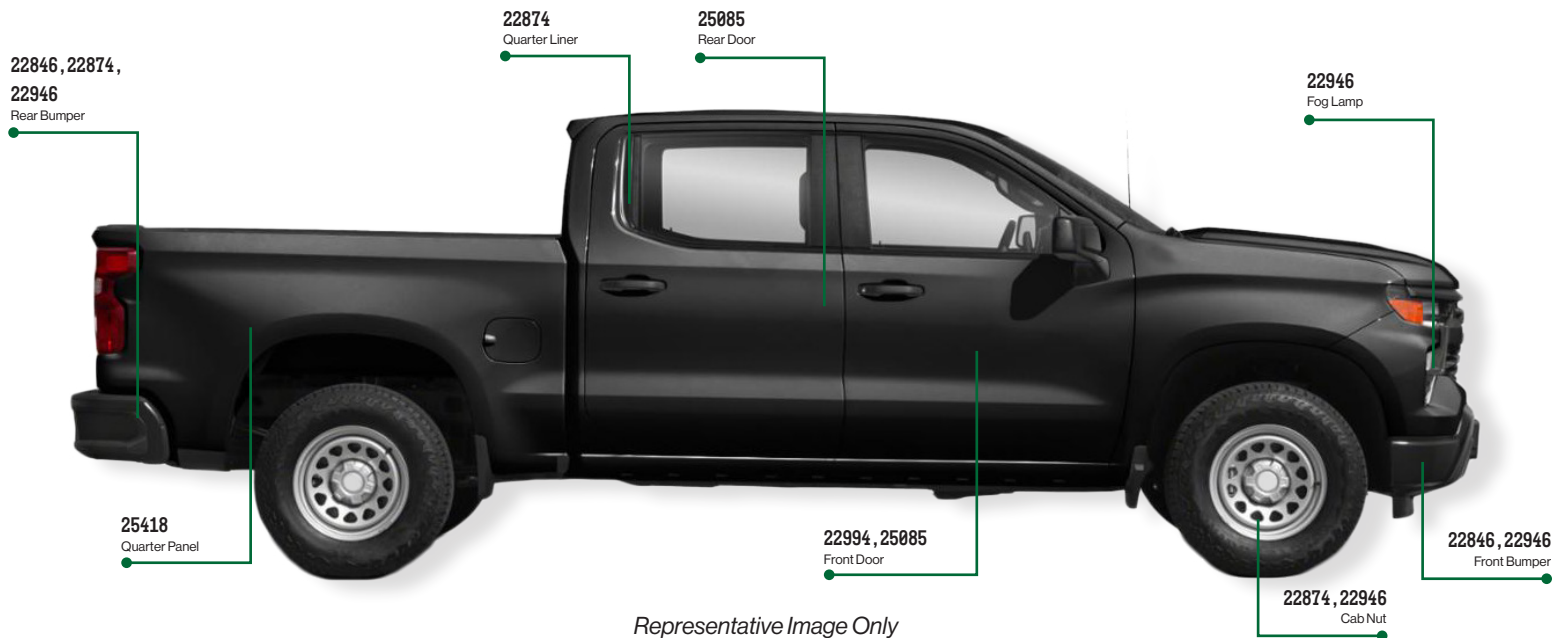

Auveco Part No.	O.E.M. Number	Product Description	Unit Pkg.	Catalog Page
22994	11602522	Door Trim Applique Clip	50	480
22846	11547341	Bumper Moulding Clip	50	589
25085	11603260	Door Trim Applique Clip	50	480
22874	11546868	Door Panel, Bumper, Lamps & Deck Lid Nut with Silicone Pad	15	Website
22946	11547420	Hex Head Sems® Tapping Screw	25	52

See page 9 for application data