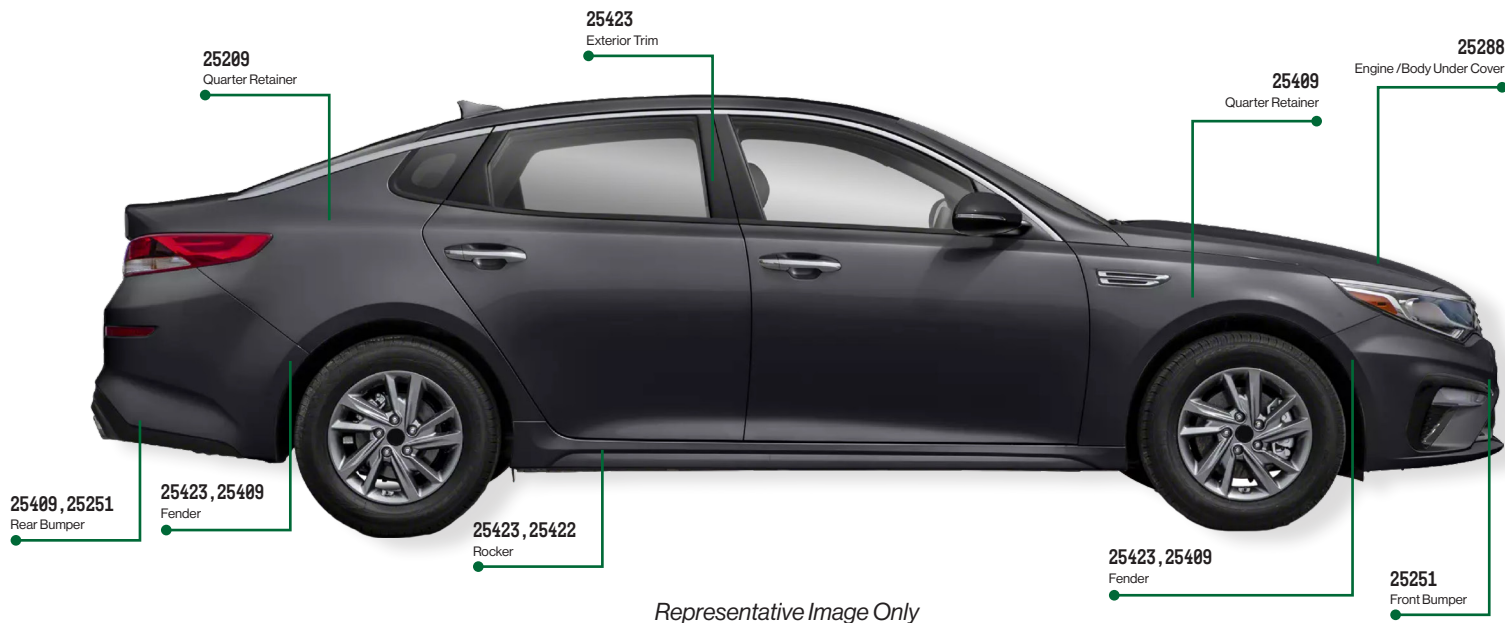

See page 9 for application data

HONDA

TOP CLIPS & FASTENERS

Photos actual size

Representative Image Only

Auveco Part No.	O.E.M. Number	Product Description	Unit Pkg.	Catalog Page
22941	90101-TR0-000	Engine Cover Phillips Drive Bolt	15	83
22943	90674-TY2-A01	Engine Cover	15	676
22942	90111-SM4-003	Bumper Bolt	15	676
25063	33152-TLA-A01	Head Lamp Moulding Clip	25	693
25250	90331-S3Y-003	Bumper Diffuser Push-Type Retainer	50	113

See page 9 for application data

HYUNDAI & KIA

TOP CLIPS & FASTENERS

Photos actual size

Representative Image Only

22757

25423

25409