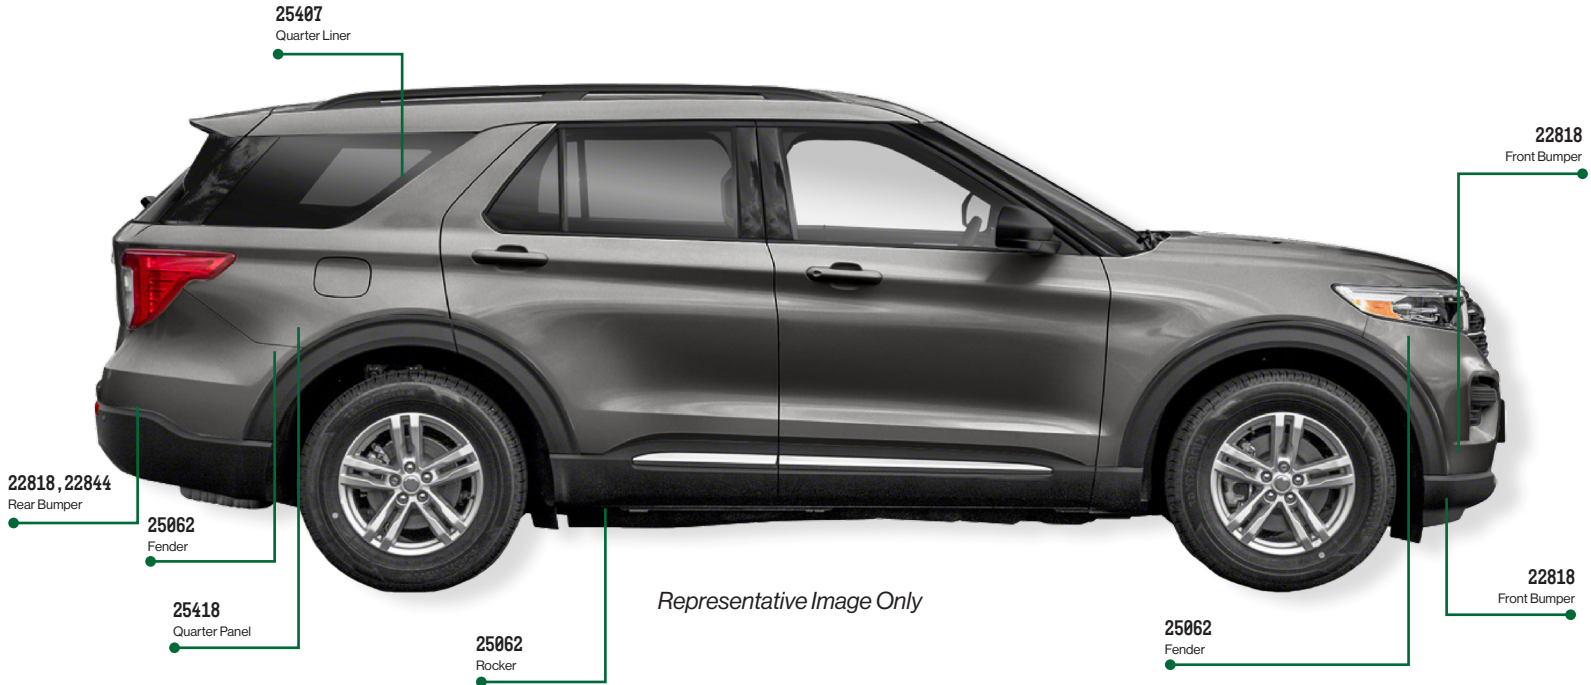

CHRYSLER

TOP CLIPS & FASTENERS

Photos actual size

PAGE 1 OF 9

22836

25265

25095

22910

See page 9 for application data

FORD

TOP CLIPS & FASTENERS

Photos actual size

Representative Image Only

22818

25407

22844