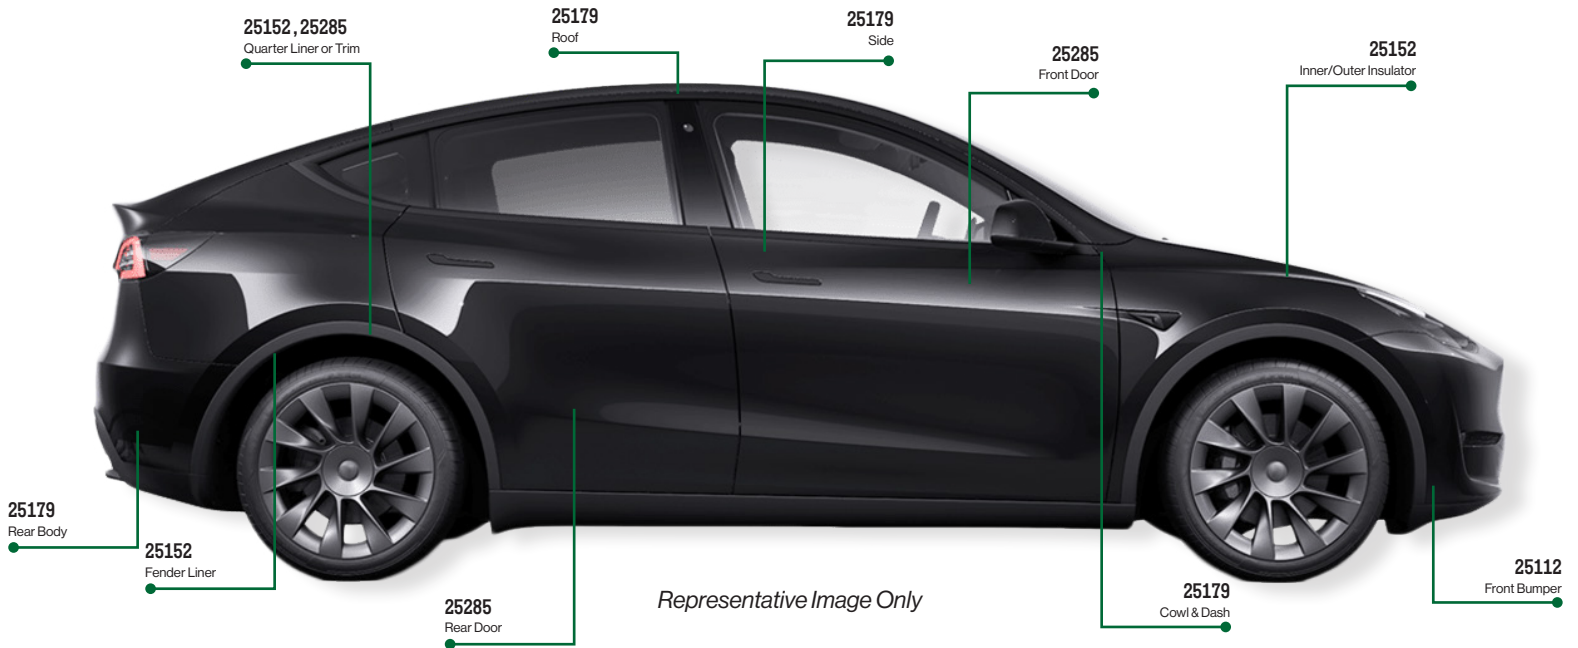

TESLA

TOP CLIPS & FASTENERS

Photos actual size

Representative Image Only