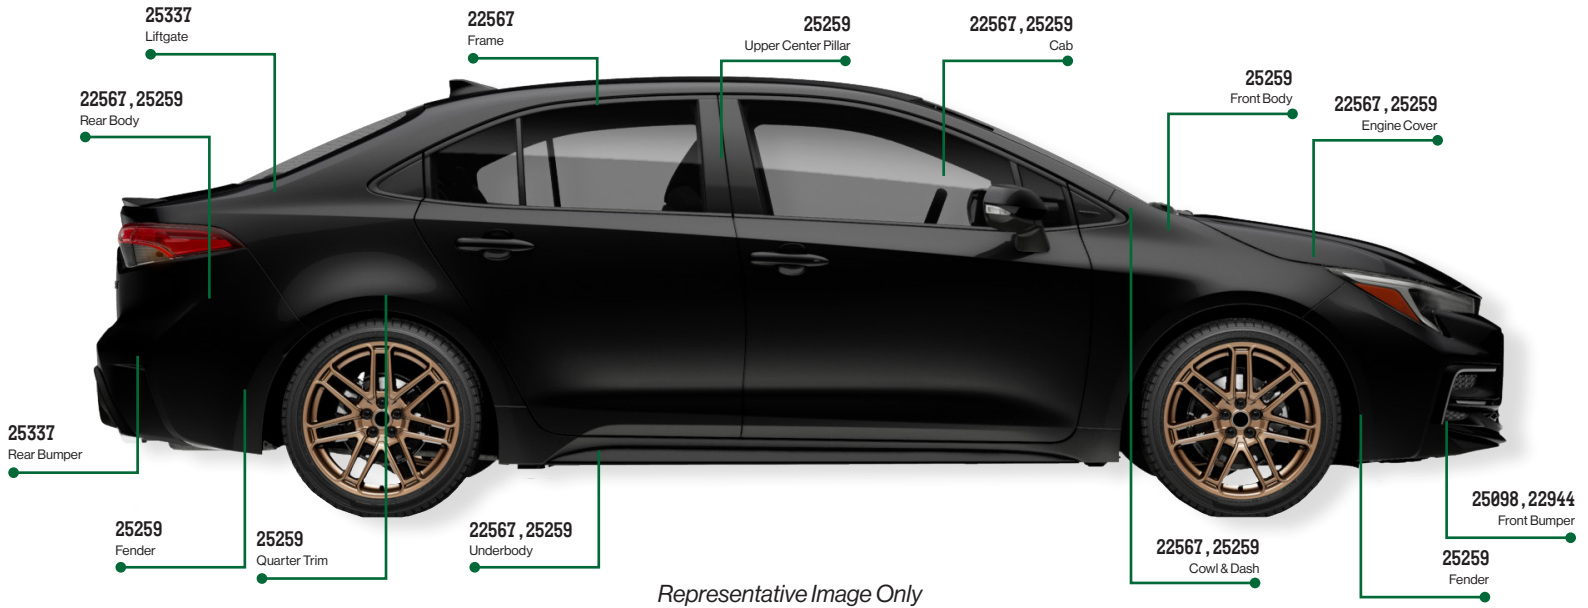

See page 9 for application data

TESLA

TOP CLIPS & FASTENERS

Photos actual size

Representative Image Only

Auveco Part No.	O.E.M. Number	Product Description	Unit Pkg.	Catalog Page
25152	1110713-99-C	Engine Cover & Wheel Apron Push Nut	50	667
25112	1128034-00-B	Engine Under Cover Push-Type Retainer	25	667
25285	1011978-00-A	Rocker & Interior Trim Panel Fastener	50	667
25284	1008245-00-A	Door & Interior Trim Panel Fastener	50	667
25179	1063943-00-A	Body Panel Blind Rivet	15	667

See page 9 for application data

LEXUS & TOYOTA

TOP CLIPS & FASTENERS

Photos actual size

Representative Image Only

Auveco Part No.	O.E.M. Number	Product Description	Unit Pkg.	Catalog Page
22567	90467-09242 90467-07220	Bumper Cover, Radiator Support, Under Cover & Wheel Opening Push-Type Retainer	25	553
25098	47749-33030 47749-02020	Bumper to Fender Clip	25	Website
22944	53879-02150 53879-33030	Bumper to Fender Liner Clip	5	749
25337	76829-60020	Interior Trim Panel Retainer	50	480
25259	90467-10216	Fender Apron & Interior Trim Push-Type Retainer	25	554