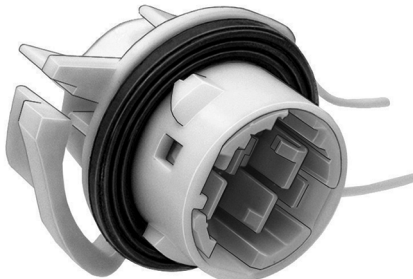

**Sec. 12****GM SOCKET ASSY. & HARNESS CONNECTORS**

Use with butt connectors on pages 139 - 147 • Illustrations Not Actual Size

**11475**

(8903202, 8914822)

Park, Stop & Tail Lights  
Bulb Nos. 1034, 1154 & 1157  
GM

UNIT PACKAGE: 5

**13543**(8919916,  
12013813)Park, Stop & Tail Lights  
Bulb No. 1157  
GM

UNIT PACKAGE: 1

**18923**

(12027133)

Back-Up Lights  
GM 1982-On

UNIT PACKAGE: 1

**21006**

(15306157)

White Shell,  
Natural InsertDaytime Running Lights  
& Turn Signal  
Bulb Nos. 3156 & 4156  
GM 1999 - On

UNIT PACKAGE: 1

**16585**

(12083005)

Signal, Park, Stop & Tail Lights  
Bulb No. 3057 Dual Filament  
Wedge Base  
GM

UNIT PACKAGE: 1

**12600**

(GM: 12003759; AMC: 812893)

90° Pigtail & Socket Assembly  
Bulb Nos. 1016, 1034, 1154 & 1157  
GM & AMC

UNIT PACKAGE: 1

**13545**

(12003758)

Tail Lights  
Single Contact  
Bulb Nos. 87, 93 & 1156  
GM