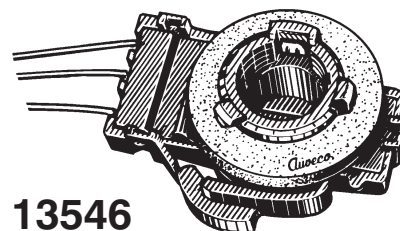

UNIT PACKAGE: 1

**12600**

(GM: 12003759; AMC: 812893)

90° Pigtail & Socket Assembly  
Bulb Nos. 1016, 1034, 1154 & 1157  
GM & AMC

UNIT PACKAGE: 1

**13545**

(12003758)

Tail Lights  
Single Contact  
Bulb Nos. 87, 93 & 1156  
GM

UNIT PACKAGE: 1

**17175**

(12076946)

Ivory Shell

Stop, Tail, Turn & Parking Lights  
Bulb No. 3057 & 3157  
GM 1988-On

UNIT PACKAGE: 1

**16586**

(12083006)

Signal, Park, Stop & Tail Lights  
Bulb No. 3057 Dual Filament  
Wedge Base  
GM

UNIT PACKAGE: 1

**13546**

(12003757)

Signal & Park Lights  
Bulb Nos. 194, 198 & 2057  
GM

UNIT PACKAGE: 1