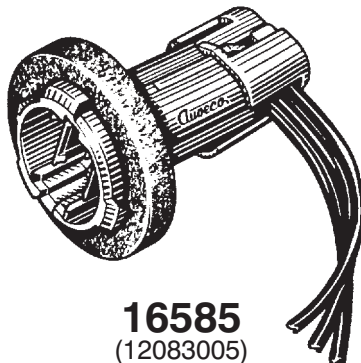

**Sec. 12****GM SOCKET ASSY. & HARNESS CONNECTORS**

Use with butt connectors on pages 139 - 147 • Illustrations Not Actual Size

**11475**

(8903202, 8914822)

Park, Stop & Tail Lights  
Bulb Nos. 1034, 1154 & 1157  
GM

UNIT PACKAGE: 5

**13543**(8919916,  
12013813)Park, Stop & Tail Lights  
Bulb No. 1157  
GM

UNIT PACKAGE: 1

**18923**

(12027133)

Back-Up Lights  
GM 1982-On

UNIT PACKAGE: 1

**21006**

(15306157)

White Shell,  
Natural InsertDaytime Running Lights  
& Turn Signal  
Bulb Nos. 3156 & 4156  
GM 1999 - On

UNIT PACKAGE: 1

**16585**

(12083005)

Signal, Park, Stop & Tail Lights  
Bulb No. 3057 Dual Filament  
Wedge Base  
GM

UNIT PACKAGE: 1

**12600**

(GM: 12003759; AMC: 812893)

90° Pigtail & Socket Assembly  
Bulb Nos. 1016, 1034, 1154 & 1157  
GM & AMC

UNIT PACKAGE: 1

**13545**

(12003758)

Tail Lights  
Single Contact  
Bulb Nos. 87, 93 & 1156  
GM