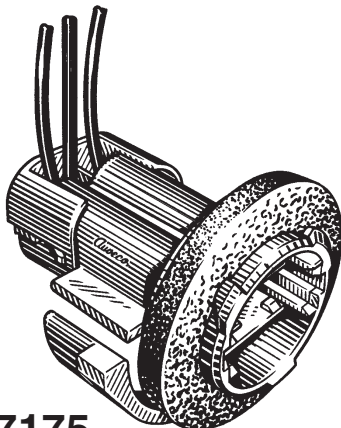

(15306157)

White Shell,  
Natural InsertDaytime Running Lights  
& Turn Signal  
Bulb Nos. 3156 & 4156  
GM 1999 - On

UNIT PACKAGE: 1

**16585**

(12083005)

Signal, Park, Stop & Tail Lights  
Bulb No. 3057 Dual Filament  
Wedge Base  
GM

UNIT PACKAGE: 1

**12600**

(GM: 12003759; AMC: 812893)

90° Pigtail & Socket Assembly  
Bulb Nos. 1016, 1034, 1154 & 1157  
GM & AMC

UNIT PACKAGE: 1

**13545**

(12003758)

Tail Lights  
Single Contact  
Bulb Nos. 87, 93 & 1156  
GM

UNIT PACKAGE: 1

**17175**

(12076946)

Ivory Shell

Stop, Tail, Turn & Parking Lights  
Bulb No. 3057 & 3157  
GM 1988-On

UNIT PACKAGE: 1

**16586**

(12083006)