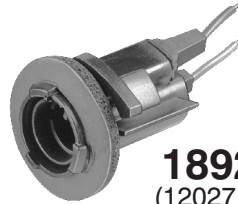

**Sec. 12****GM SOCKET ASSY. & HARNESS CONNECTORS**

Use with butt connectors on pages 139 - 147 • Illustrations Not Actual Size

**11475**

(8903202, 8914822)

Park, Stop & Tail Lights  
Bulb Nos. 1034, 1154 & 1157  
GM

UNIT PACKAGE: 5

**13543**(8919916,  
12013813)Park, Stop & Tail Lights  
Bulb No. 1157  
GM

UNIT PACKAGE: 1

**18923**

(12027133)

Back-Up Lights  
GM 1982-On

UNIT PACKAGE: 1

**21006**

(15306157)

White Shell,  
Natural InsertDaytime Running Lights  
& Turn Signal  
Bulb Nos. 3156 & 4156  
GM 1999 - On

UNIT PACKAGE: 1

**16585**

(12083005)

Signal, Park, Stop & Tail Lights  
Bulb No. 3057 Dual Filament  
Wedge Base  
GM