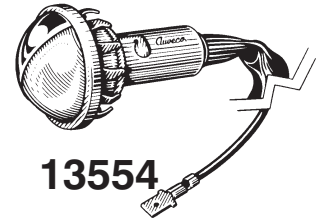

## UNIVERSAL PIGTAIL SOCKET ASSEMBLIES & HARNESS CONNECTORS

**5219**

Pigtail Connector  
Single Small Wire Lead - 12" Long  
For Sockets Housing Miniature  
Lights

UNIT PACKAGE: 10

**5220**

Pigtail Connector  
Single Large Wire Lead - 12" Long  
For Sockets Housing  
Single Contact Lights

UNIT PACKAGE: 10

**5221**

Pigtail Connector  
Double Wire Lead - 12" Long  
Aligned Ears.  
For Sockets Housing Double  
Contact Lights

UNIT PACKAGE: 10

**8763**  
(13235-A)

Weatherproof Covered Neoprene  
Signal, Park, Stop & Tail Lights  
Bulb Nos. 198, 1016, 1034, 1154 &  
1157

UNIT PACKAGE: 10

**5226**

Universal Signal, Park, Stop &  
Tail Lights  
Bulb Nos. 198, 1016, 1034,  
1154 & 1157  
For 7/8" to 1-1/8" Hole

UNIT PACKAGE: 10

**13554**

Shielded License/Utility Light  
Sealed Socket Assembly with Chrome  
Plastic Shield  
14" Sealed Plastic Boot  
28" Lead w/Male Spade Terminal  
Bulb Included-Mounts in 1-1/4" Hole