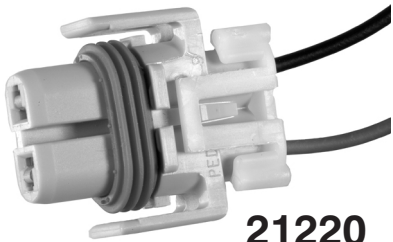

# IMPORT CAR HARNESS CONNECTORS

**Sec. 12**

Use with butt connectors on pages 137 - 149 • Illustrations Not Actual Size

**21220**  
(GM: 88987187)

Headlight Socket Assembly  
For H9 Halogen Bulb  
GM, Audi, Mazda,  
Mini-Cooper, Porsche,  
Volkswagen & Volvo

UNIT PACKAGE: 1

**14918**  
(12048369)

Headlight Socket Assembly For  
High-Low 9004 & 9007 Halogen Bulb  
GM, Ford & Imports

UNIT PACKAGE: 1

**16968**  
(12085491)

Fuel Injector Solenoid  
Harness Connector.  
Fits GM Multi-Port Fuel Injector  
1711799 on 2.8 and 3.1 liter engines  
(27 models) 1986-On  
Also fits Fuel Injectors on Ford,  
Chrysler & Imports (Bosch)

## UNIVERSAL PIGTAIL SOCKET ASSEMBLIES & HARNESS CONNECTORS

**5219**

Pigtail Connector  
Single Small Wire Lead - 12" Long  
For Sockets Housing Miniature  
Lights

UNIT PACKAGE: 10

**5220**

Pigtail Connector  
Single Large Wire Lead - 12" Long  
For Sockets Housing  
Single Contact Lights

UNIT PACKAGE: 10

**5221**

Pigtail Connector  
Double Wire Lead - 12" Long  
Aligned Ears.  
For Sockets Housing Double  
Contact Lights

UNIT PACKAGE: 10

**8763**  
(13235-A)

Weatherproof Covered Neoprene  
Signal, Park, Stop & Tail Lights  
Bulb Nos. 198, 1016, 1034, 1154 &  
1157