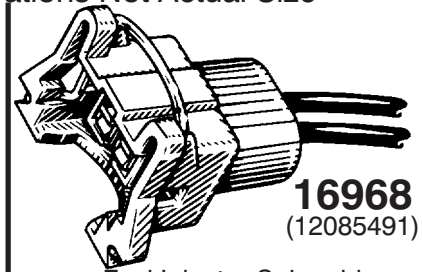

# IMPORT CAR HARNESS CONNECTORS

**Sec. 12**

Use with butt connectors on pages 137 - 149 • Illustrations Not Actual Size

**21220**  
(GM: 88987187)

Headlight Socket Assembly  
For H9 Halogen Bulb  
GM, Audi, Mazda,  
Mini-Cooper, Porsche,  
Volkswagen & Volvo

UNIT PACKAGE: 1

**14918**  
(12048369)

Headlight Socket Assembly For  
High-Low 9004 & 9007 Halogen Bulb  
GM, Ford & Imports

UNIT PACKAGE: 1

**16968**  
(12085491)

Fuel Injector Solenoid  
Harness Connector.  
Fits GM Multi-Port Fuel Injector  
1711799 on 2.8 and 3.1 liter engines  
(27 models) 1986-On  
Also fits Fuel Injectors on Ford,  
Chrysler & Imports (Bosch)