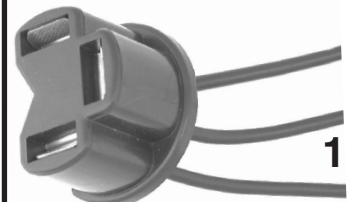

UNIT PACKAGE: 10

**5221**

Pigtail Connector  
Double Wire Lead - 12" Long  
Aligned Ears.  
For Sockets Housing Double  
Contact Lights

UNIT PACKAGE: 10

**8763**  
(13235-A)

Weatherproof Covered Neoprene  
Signal, Park, Stop & Tail Lights  
Bulb Nos. 198, 1016, 1034, 1154 &  
1157

UNIT PACKAGE: 10

**5226**

Universal Signal, Park, Stop &  
Tail Lights  
Bulb Nos. 198, 1016, 1034,  
1154 & 1157  
For 7/8" to 1-1/8" Hole

UNIT PACKAGE: 10

**13554**

Shielded License/Utility Light  
Sealed Socket Assembly with Chrome  
Plastic Shield  
14" Sealed Plastic Boot  
28" Lead w/Male Spade Terminal  
Bulb Included-Mounts in 1-1/4" Hole

UNIT PACKAGE: 1

**8764**

Single Contact License Plate Lights  
Bulb Nos. 63, 67, 87, 89, 93, 97,  
209, 1003, 1073, 1129, 1133,  
1141 & 1156  
For 7/8"-1-1/8" Holes

UNIT PACKAGE: 5

**5225**

Pigtail Connector  
Three Wire Sealed Beam  
12" Long - Molded

UNIT PACKAGE: 10

**11439**

Headlight & Flasher  
For all cars using 3 prong sealed  
Headlight Bulbs 4002, 3, 5, 5040, 2,  
5400, 2, 40, 421, 6006, 12 & 13.  
Also fits 2 & 3 Prong Flashers

UNIT PACKAGE: 10