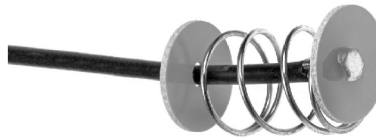

UNIT PACKAGE: 1

**14918**  
(12048369)

Headlight Socket Assembly For  
High-Low 9004 & 9007 Halogen Bulb  
GM, Ford & Imports

UNIT PACKAGE: 1

**16968**  
(12085491)

Fuel Injector Solenoid  
Harness Connector.  
Fits GM Multi-Port Fuel Injector  
1711799 on 2.8 and 3.1 liter engines  
(27 models) 1986-On  
Also fits Fuel Injectors on Ford,  
Chrysler & Imports (Bosch)

## UNIVERSAL PIGTAIL SOCKET ASSEMBLIES & HARNESS CONNECTORS

**5219**

Pigtail Connector  
Single Small Wire Lead - 12" Long  
For Sockets Housing Miniature  
Lights

UNIT PACKAGE: 10

**5220**

Pigtail Connector  
Single Large Wire Lead - 12" Long  
For Sockets Housing  
Single Contact Lights

UNIT PACKAGE: 10

**5221**

Pigtail Connector  
Double Wire Lead - 12" Long  
Aligned Ears.  
For Sockets Housing Double  
Contact Lights

UNIT PACKAGE: 10

**8763**  
(13235-A)

Weatherproof Covered Neoprene  
Signal, Park, Stop & Tail Lights  
Bulb Nos. 198, 1016, 1034, 1154 &  
1157

UNIT PACKAGE: 10

**5226**

Universal Signal, Park, Stop &  
Tail Lights  
Bulb Nos. 198, 1016, 1034,  
1154 & 1157  
For 7/8" to 1-1/8" Hole

UNIT PACKAGE: 10

**13554**

Shielded License/Utility Light  
Sealed Socket Assembly with Chrome  
Plastic Shield  
14" Sealed Plastic Boot  
28" Lead w/Male Spade Terminal  
Bulb Included-Mounts in 1-1/4" Hole