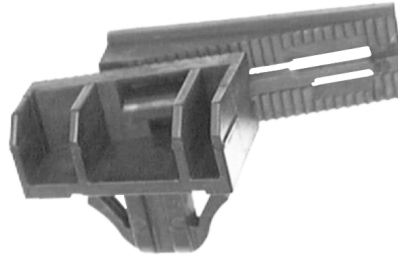

(4L3Z-1503296-AB)  
Black Nylon

Windshield Setting Block  
Ford Pick-Up Trucks  
2004 - On

UNIT PACKAGE: 5

**19817**

Black Nylon

Universal Glass Setting Block  
Width: 1-3/16"  
Height: 7/16"  
Length: 15/16"

UNIT PACKAGE: 25

**21195**

(15061964)  
Black Nylon

Windshield Glass  
Setting Block  
With Adhesive Backing  
Overall Length: 51mm  
Buick Rainier; Cadillac Escalade;  
Chevrolet Avalanche, Colorado,  
Silverado, Suburban, Tahoe  
& Trailblazer; GMC Canyon,  
Envoy, Sierra & Yukon;  
Hummer H2 & H3  
Oldsmobile Bravada and Saab 9-7  
1999 - On

UNIT PACKAGE: 10

**19816**

(55256967AC)  
Black & Natural  
Nylon

Windshield Glass  
Adjustable Setting Block  
NAGS Numbers: DW0999  
& DW1295  
Dodge Dakota & Durango  
1997 - On

UNIT PACKAGE: 10

**19818**

Black Hard Rubber

Universal Glass Setting Block  
Width: 1/2"  
Height: 3/8"  
Length: 2"

UNIT PACKAGE: 25

**20942**

(F6DZ-5403296-A)  
Black Nylon

Windshield Setting Block  
Width: 1-5/32"  
Length: 1-1/8"  
Height: 13/16"  
Fits Into 9/32" Square Hole  
Ford Sable & Taurus  
1996 - On