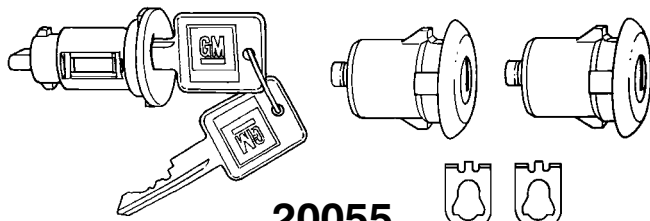

LOCK SETS & LOCK SERVICE PACKAGES

LOCK SET GENERAL MOTORS

20055
(Strat: 608441)

Ignition & Door Locks
Coded, Chrome Caps
Dash Mounted Ignition
Short (7/32") Shaft Length
On Door Locks
GM 1966-On

UNIT PACKAGE: 1 Set

**LOCK SERVICE PACKAGES
GENERAL MOTORS**

20040
(Strat: 607868)

Door, Deck & Tailgate Lock
Chrome Cap
Short (7/32") Shaft Length
GM 1977-On

UNIT PACKAGE: 1

**LOCK SERVICE PACKAGES
CHRYSLER & JEEP**

20078
(Strat: 701247)

Ignition Lock (Push To Start)
Chrome Cylinder
Chrysler 1992-90

UNIT PACKAGE: 1

20073
(Strat: 700839)

Door Lock
Black Chrome Cap
Mini-Van & APV
Front Door 1984-On

UNIT PACKAGE: 1

20138
(Strat: 702788)

Ignition Lock
Service Package
Chrysler LeBaron, Town & Country,
Caravan, Voyager, Spirit, Ram Van,
Ram Charger & Dakota 1995
& Jeep Cherokee 1996